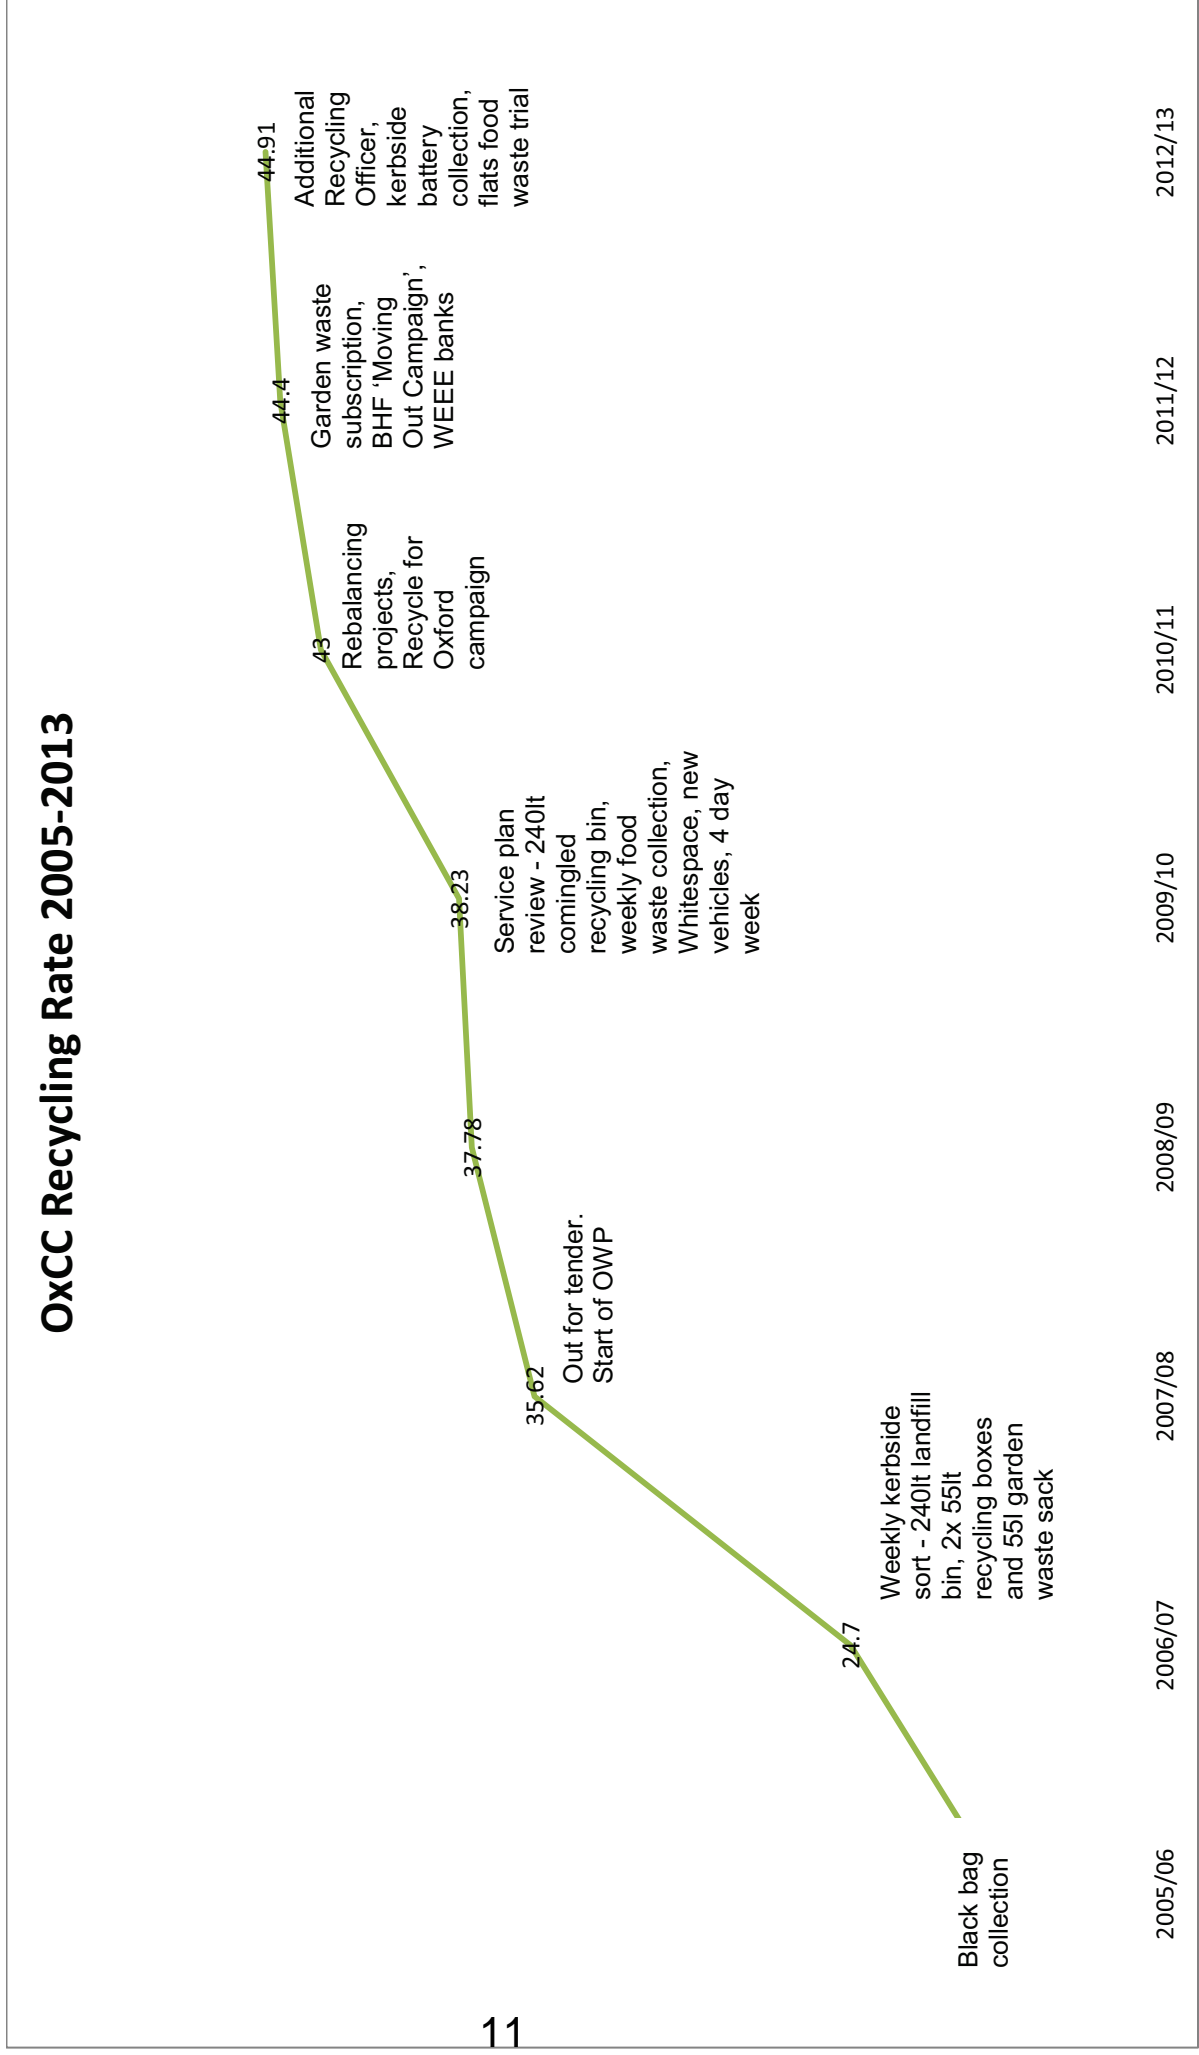

## Oxford City Council Recycling Rate

The graph below displays the recycling rate against key changes to the service over an 8 year period.

This page is intentionally left blank